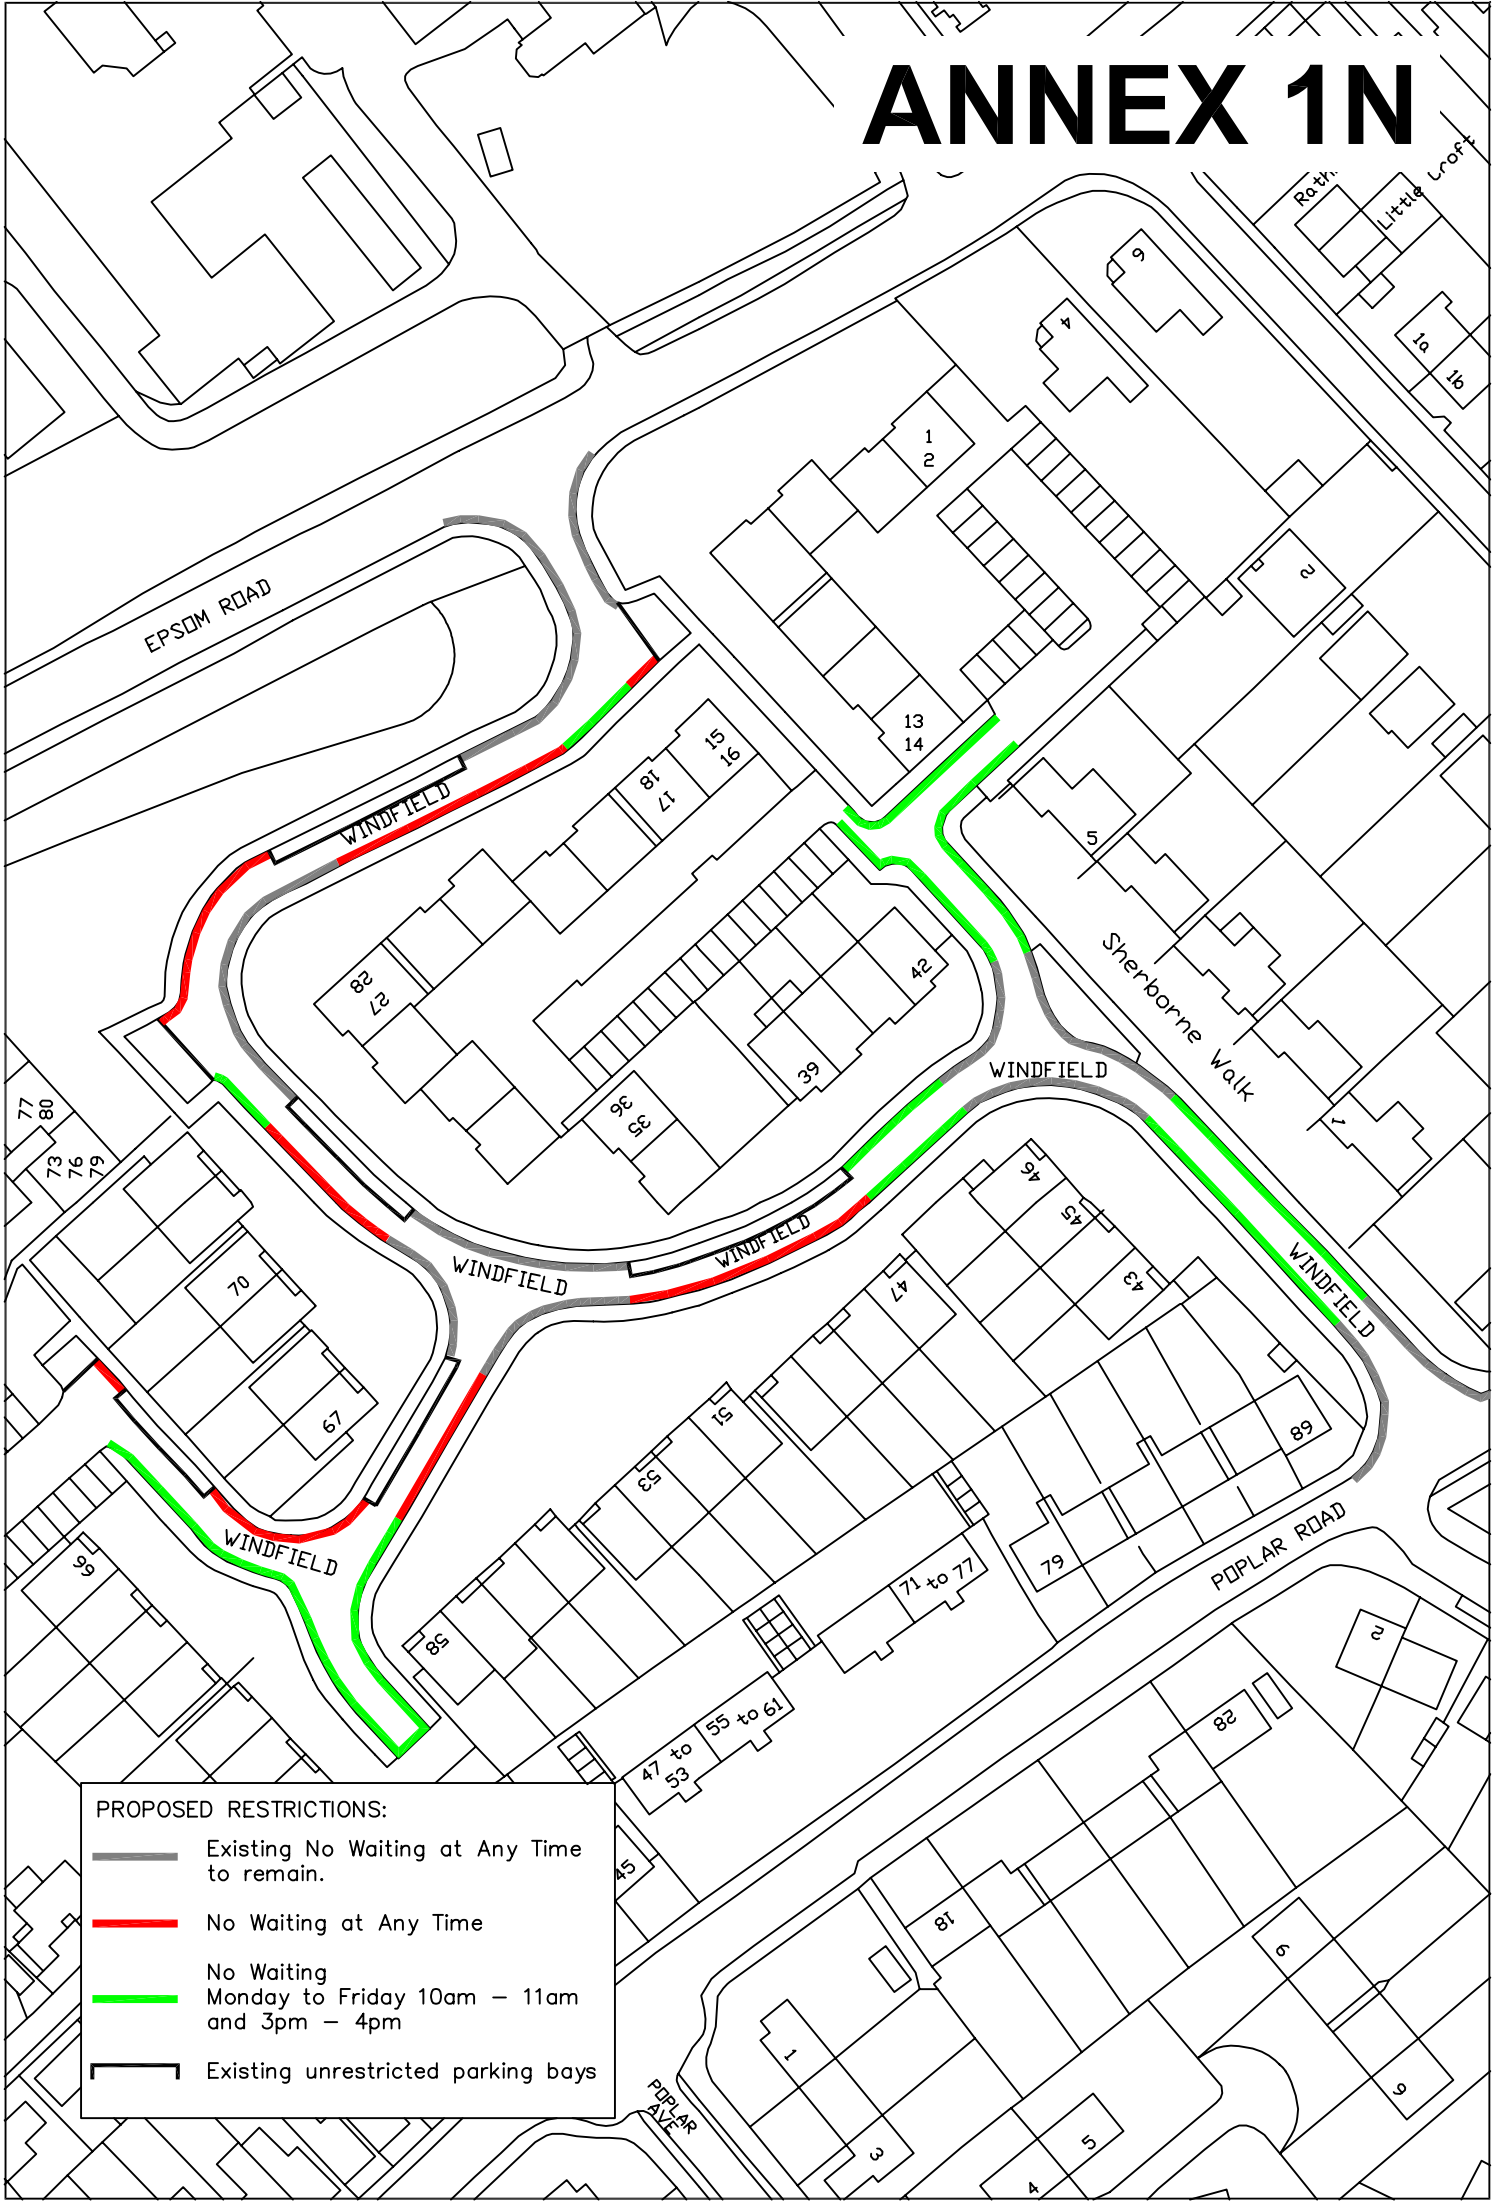

ANNEX 1N

PROPOSED RESTRICTIONS:

-  Existing No Waiting at Any Time to remain.
-  No Waiting at Any Time
-  No Waiting Monday to Friday 10am – 11am and 3pm – 4pm
-  Existing unrestricted parking bays